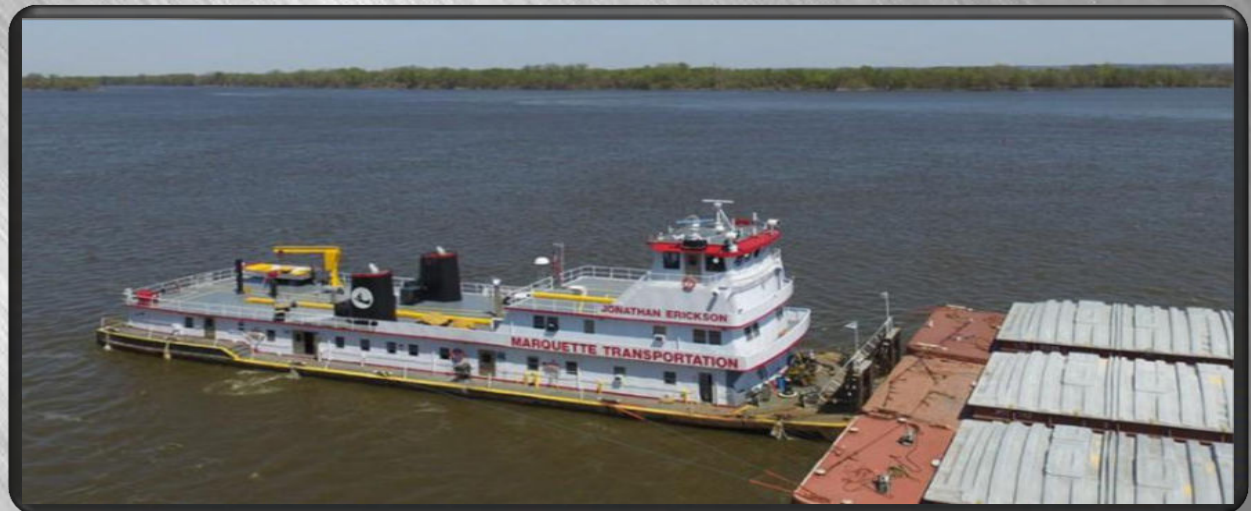

Jonathan T. Erickson

6,140 Horsepower

164 x 40

Official Number 500995

Built in 1965

Built at Dravo Shipyard

Home Port of St. Louis, Missouri, USA

ENGINES	GENERATORS	GEAR RATIO	WHEELS
P-EMD-16-645E7B-GE-T1-LH S-EMD-16-645E7B-GE-T1-RH	CAT 3306 (9.6)	4.12:1 Western	2-109x103

GROSS TONS	NET TONS
630	428

FUEL CAPACITY	LUBE CAPACITY
62,010	1,270

Height	Eye Level	Hull Depth
41'10"	31' 2"	11'